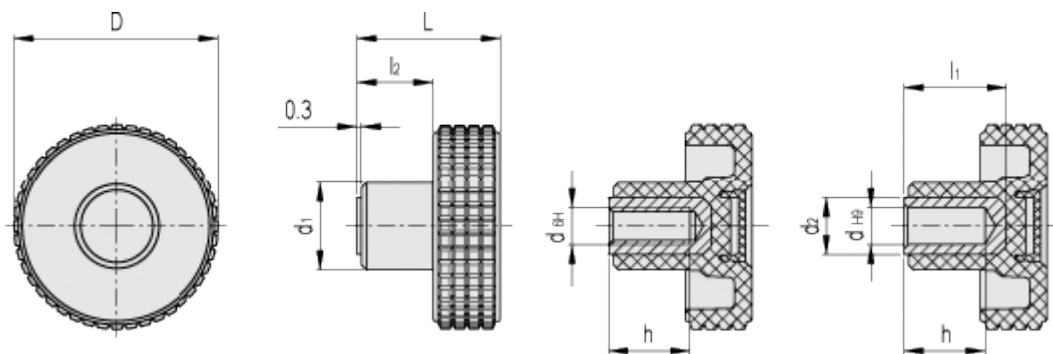

# Data Sheet

Article number: 23020346113

Description: E+G Fingergreb MBT.70-B-M12-C3, grey centre cap

## Measures

D = 70

d1 = 24

d2 = -

dH6 = M12

dH9 = -

h = 20

L = 42

l1 = -

l2 = 20.5